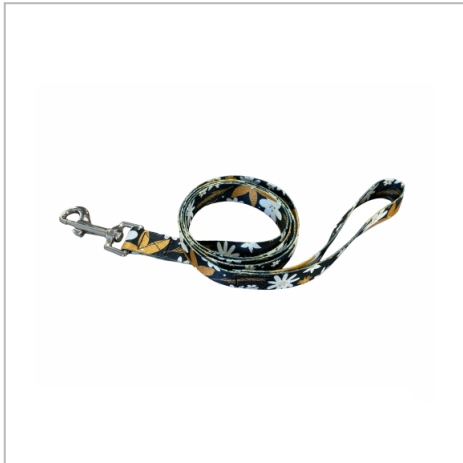

Recycled PET Dog Lead

RECYCLED PET DOG LEADS COME AS A 20MM WIDTH AS STANDARD.THEY ARE SUPPLIED WITH A HEAVY DUTY, NICKEL PLATED HOOK & SEWN LOOP HANDLE.THESE CAN BE PANTONE MATCHED ON ANY QUANTITY AND PRINTED BOTH SIDES AS STANDARD.MOQ OF JUST 200PCS.

FITTING	Dog Clip
BRANDING METHOD	Dye Sublimation
MATERIAL	Recycled PET
COLOURS	Full Colour Print
SIZE	1,200mm x 20mm lead, 1.5mm thick
PRINT AREA	All Over
UNIT WEIGHT	0.065kg
MOQ	200
PACKING	Individually Poly Bagged
CARTON QUANTITY	200pcs
CARTON WEIGHT	13kg
CARTON DIMENSIONS	50x30x30cm
ARTWORK	Required in any vectorised file format
PRODUCTION PROOF	Visuals supplied within 24 hours
PRE PRODUCTION SAMPLE	Approx 3 weeks from artwork approval
BULK TURNAROUND	Approx 4 weeks from artwork approval
COMMODITY CODE	4201000090
COUNTRY OF MANUFACTURE	China