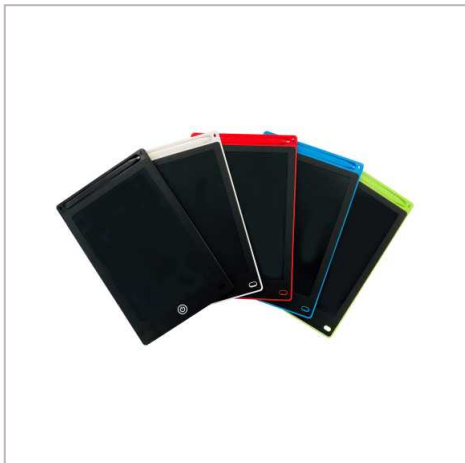

## Erasable Memo Pad

OUR ERASABLE MEMO PAD IS THE NEW INNOVATIVE DESKTOP PRODUCT TO REPLACE YOUR PAPER NOTEPAD. SIMPLY WRITE YOUR NOTE ON THE SCREEN AND ONCE NOT NEEDED CAN BE ERASED WITH THE CLICK OF A BUTTON. THE LIGHTWEIGHT LCD WRITING SCREEN IS DESIGNED TO FEEL JUST LIKE WRITING ON PAPER. LOCKING SWITCH IF YOU DON'T WANT YOUR MESSAGE TO BE ERASED. AVAILABLE IN 5 STANDARD COLOURS: BLACK, WHITE, RED, BLUE & GREEN. COMPLETE WITH STYLUS FOR WRITING. SUPPLIED IN STANDARD BOX PACKAGING. MINIMUM JUST 100PCS.

BRANDING METHOD	Pad Printed
MATERIAL	ABS
COLOURS	Black, Blue, Green, Pink, Red & White
SIZE	4.4" - 116mm x 88mm or 8.5" - 225mm x 145mm
PRINT AREA	30mm x 15mm (Based on 4.4") or 50mm x 20mm (Based on 8.5")
UNIT WEIGHT	0.11kg
MOQ	100
PACKING	Individually Poly Bagged (Based on 4.4") or Standard Box (Based on 8.5")
CARTON QUANTITY	200pcs (Based on 4.4") or 100pcs (Based on 8.5")
CARTON WEIGHT	8kg (Based on 4.4") or 11kg (Based on 8.5")
CARTON DIMENSIONS	52x31.5x23.5cm
ARTWORK	Required in any vectorised file format
PRODUCTION PROOF	Visuals supplied within 24 hours
PRE PRODUCTION SAMPLE	Approx 2 weeks from artwork approval
BULK TURNAROUND	Approx 3-4 weeks from artwork approval
COMMODITY CODE	3926100000
COUNTRY OF MANUFACTURE	China