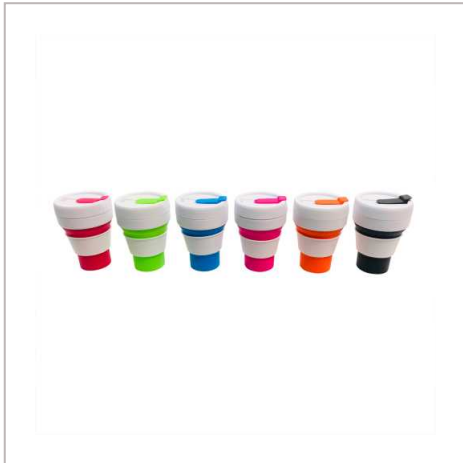

Collapsible Cup

THE COLLAPSIBLE CUP IS THE ALTERNATIVE FOR A DISPOSABLE CUP FOR USE AT HOME, AT WORK OR ON THE GO! A BRANDABLE GRIP IS SUPPLIED AS STANDARD MEANING THAT YOU CAN USE THE COLLAPSIBLE CUP FOR BOTH HOT AND COLD DRINKS. SIMPLE USE, COLLAPSE AND STORE AWAY FOR FUTURE USE.

BRANDING METHOD	Printed
MATERIAL	Silicone + PP
COLOURS	Orange, Blue, Black, Red, Green & Pink with White Lid & Grip
SIZE	12.5cm in Height (5cm when Folded)
CAPACITY	355ml
PRINT AREA	30mm x 30mm on Grip
UNIT WEIGHT	0.14kg
MOQ	100
PACKING	Poly Bagged
CARTON QUANTITY	100pcs
CARTON WEIGHT	14kg
CARTON DIMENSIONS	45x40x35cm
ARTWORK	Required in any vectorised file format
PRODUCTION PROOF	Visuals supplied within 24 hours
PRE PRODUCTION SAMPLE	Approx 2 weeks from artwork approval
BULK TURNAROUND	Approx 3-5 weeks from artwork approval
COMMODITY CODE	3924100000
COUNTRY OF MANUFACTURE	China